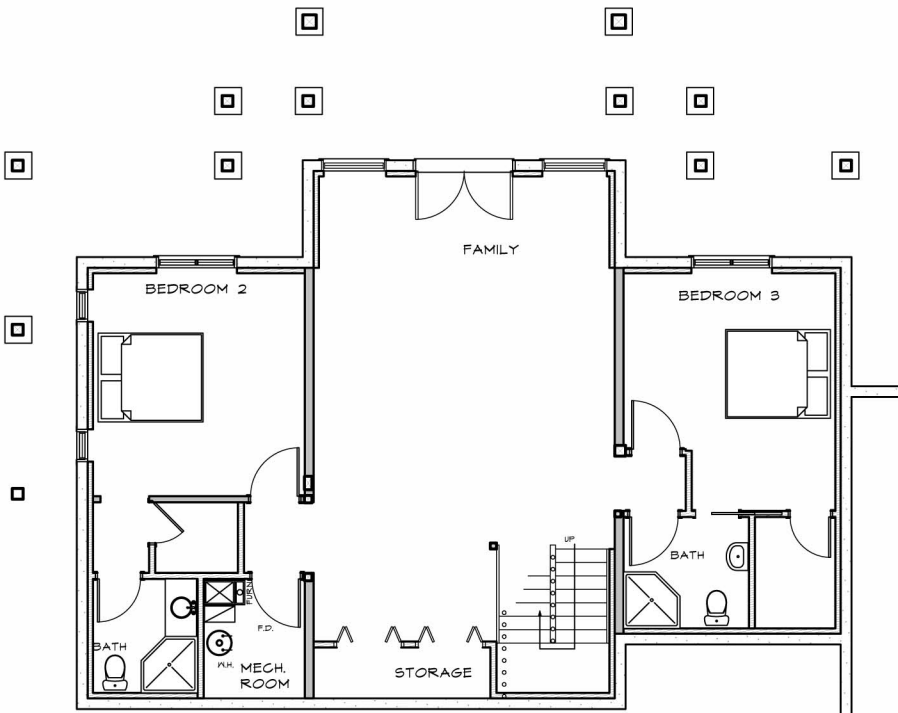

## COLUMBINE SETTLE IN

Approx. 3112 sq ft  
3 Bedrooms  
4 baths

FRONT VIEW

REAR LEFT VIEW

REAR RIGHT VIEW

## COLUMBINE SETTLE IN

Approx. 3112 sq ft  
3 Bedrooms  
4 baths

MAIN FLOOR =  
1104 sq/ft

BASEMENT AREA =  
1408 sq/ft