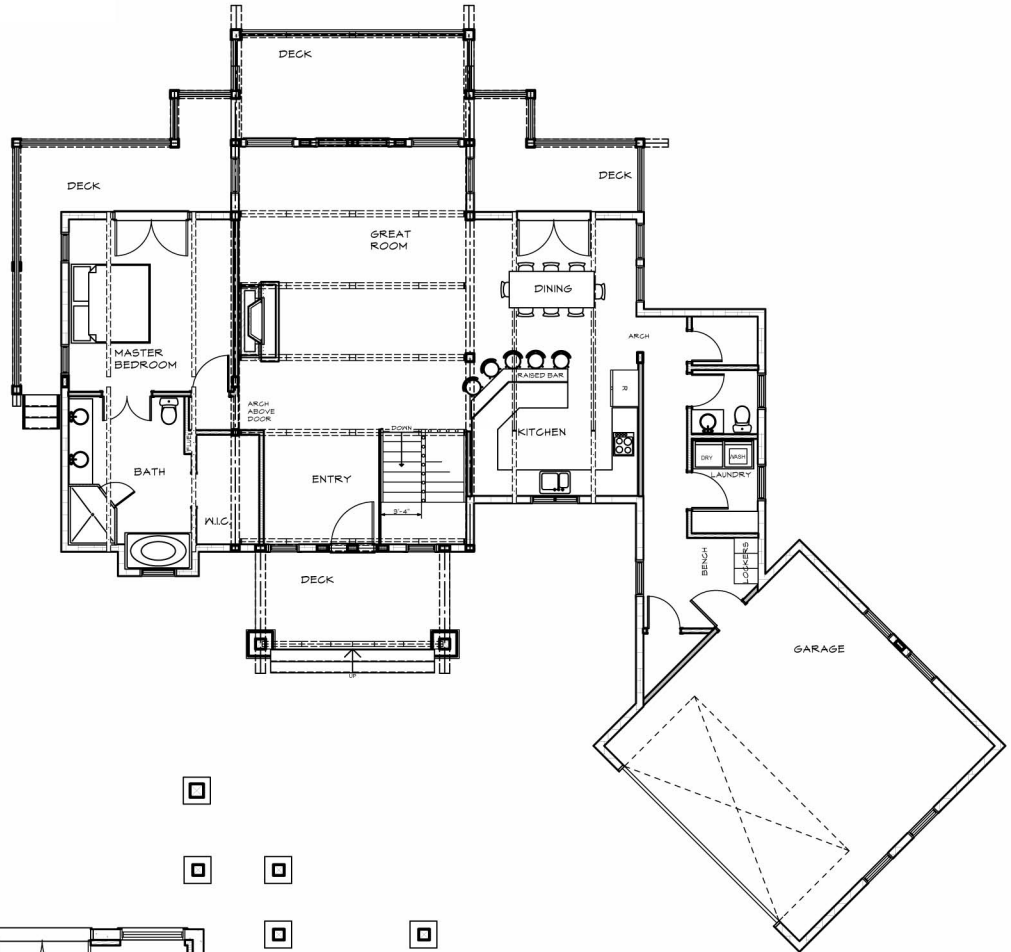

## COLUMBINE SETTLE IN

Approx. 3112 sq ft  
3 Bedrooms  
4 baths

FRONT VIEW

REAR LEFT VIEW

REAR RIGHT VIEW

## COLUMBINE SETTLE IN

Approx. 3112 sq ft  
3 Bedrooms  
4 baths

MAIN FLOOR =  
1104 sq/ft

BASEMENT AREA =  
1408 sq/ft