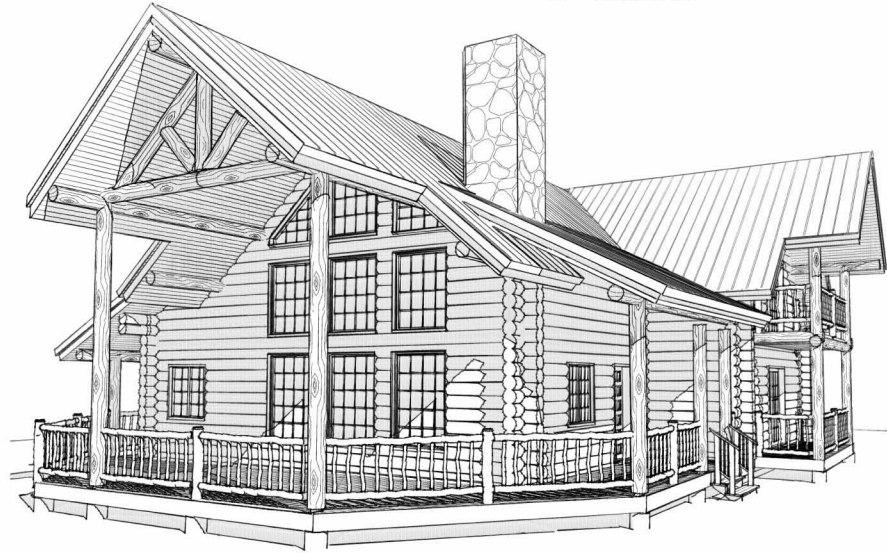

DURANGO
SETTLE IN

Approx. 2304 sq ft
3 Bedrooms
2 baths

FRONT RIGHT VIEW

FRONT LEFT VIEW

REAR LEFT VIEW

DURANGO SETTLE IN

Approx. 2304 sq ft
3 Bedrooms
2 baths

LOFT AREA =
912 sq/ft

MAIN FLOOR =
1392 sq/ft