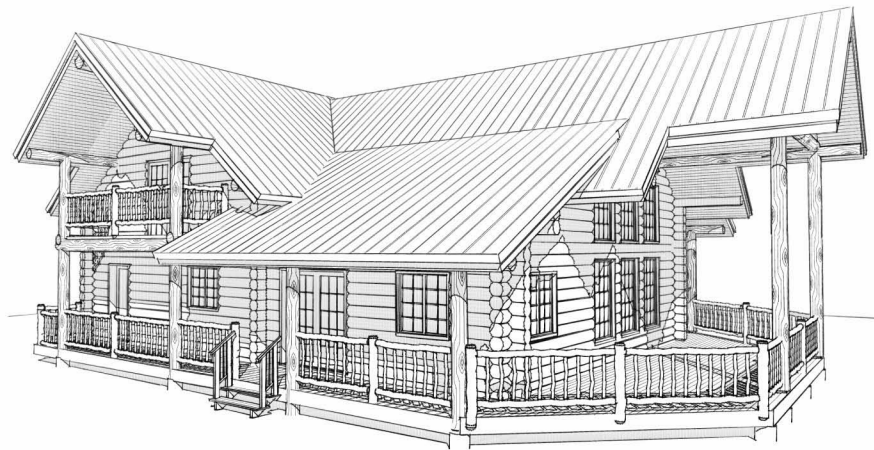

DURANGO
SETTLE IN

Approx. 2304 sq ft
3 Bedrooms
2 baths

FRONT RIGHT VIEW

FRONT LEFT VIEW

REAR LEFT VIEW

DURANGO SETTLE IN

Approx. 2304 sq ft
3 Bedrooms
2 baths

LOFT AREA =
912 sq/ft

MAIN FLOOR =
1392 sq/ft