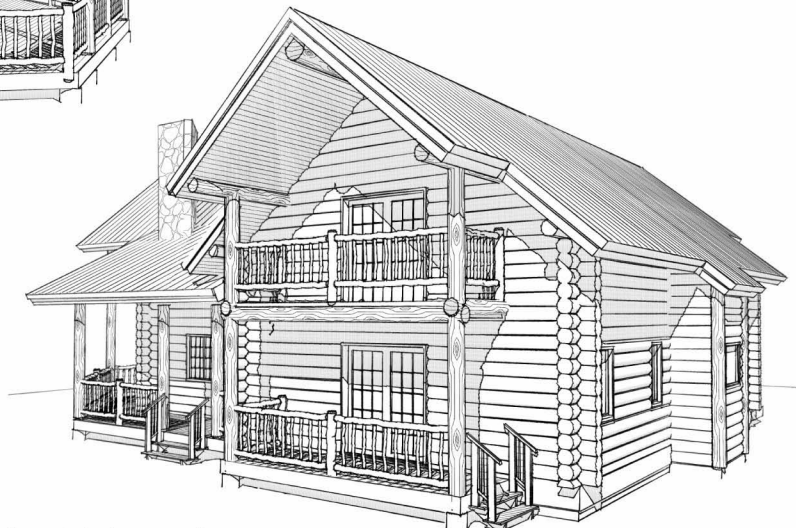

DURANGO
SETTLE IN

Approx. 2304 sq ft
3 Bedrooms
2 baths

FRONT RIGHT VIEW

FRONT LEFT VIEW

REAR LEFT VIEW

DURANGO SETTLE IN

Approx. 2304 sq ft
3 Bedrooms
2 baths

LOFT AREA =
912 sq/ft

MAIN FLOOR =
1392 sq/ft