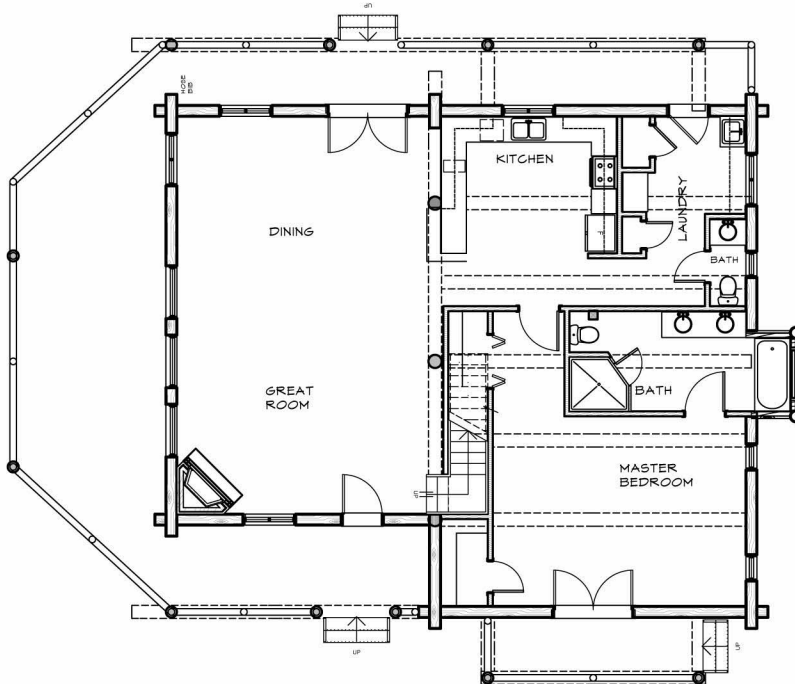

DURANGO
SETTLE IN

Approx. 2304 sq ft
3 Bedrooms
2 baths

FRONT RIGHT VIEW

FRONT LEFT VIEW

REAR LEFT VIEW

DURANGO SETTLE IN

Approx. 2304 sq ft
3 Bedrooms
2 baths

LOFT AREA =
912 sq/ft

MAIN FLOOR =
1392 sq/ft