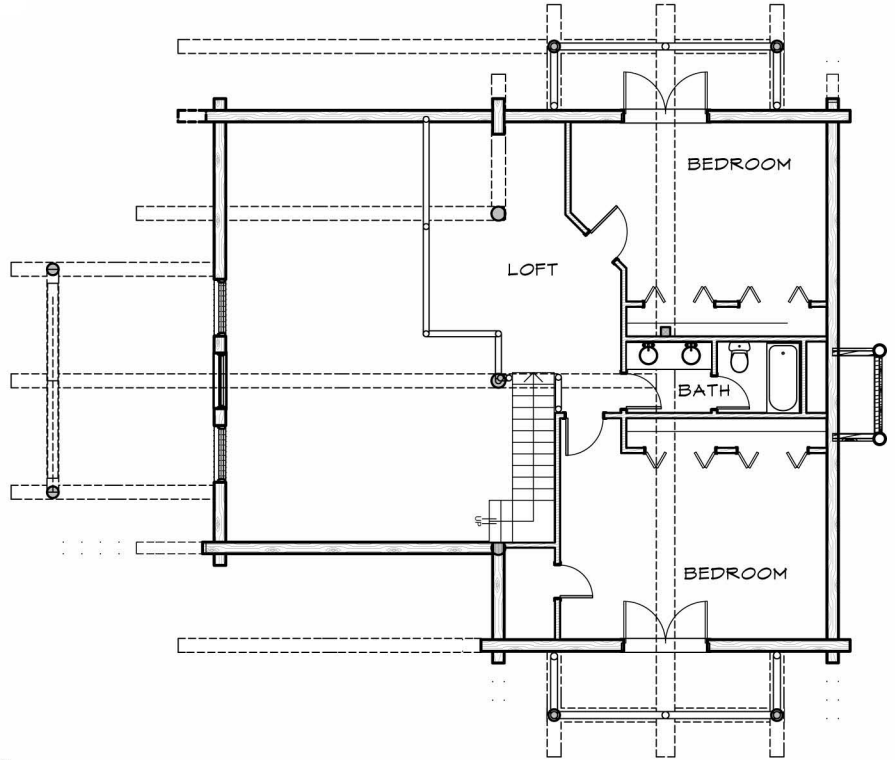

DURANGO
SETTLE IN

Approx. 2304 sq ft
3 Bedrooms
2 baths

FRONT RIGHT VIEW

FRONT LEFT VIEW

REAR LEFT VIEW

DURANGO SETTLE IN

Approx. 2304 sq ft
3 Bedrooms
2 baths

LOFT AREA =
912 sq/ft

MAIN FLOOR =
1392 sq/ft