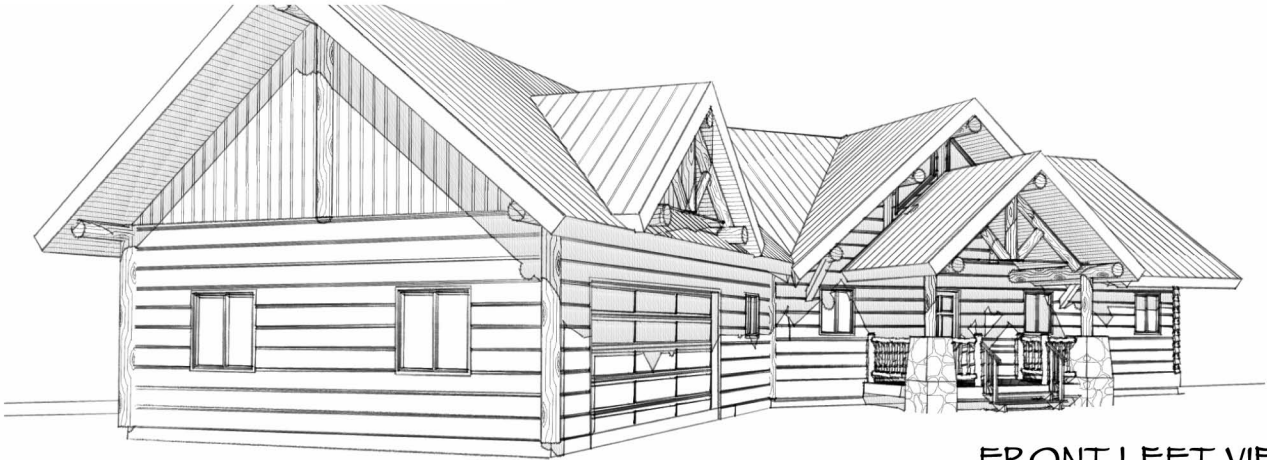

PHILMONT SETTLE IN

Approx. 2164 sq ft
3 Bedrooms
2 1/2 baths

FRONT LEFT VIEW

FRONT VIEW

REAR RIGHT VIEW

PHILMONT SETTLE IN

Approx. 2164 sq ft
3 Bedrooms
2 1/2 baths

MAIN FLOOR =
1458 sq/ft

LOFT AREA =
106 sq/ft