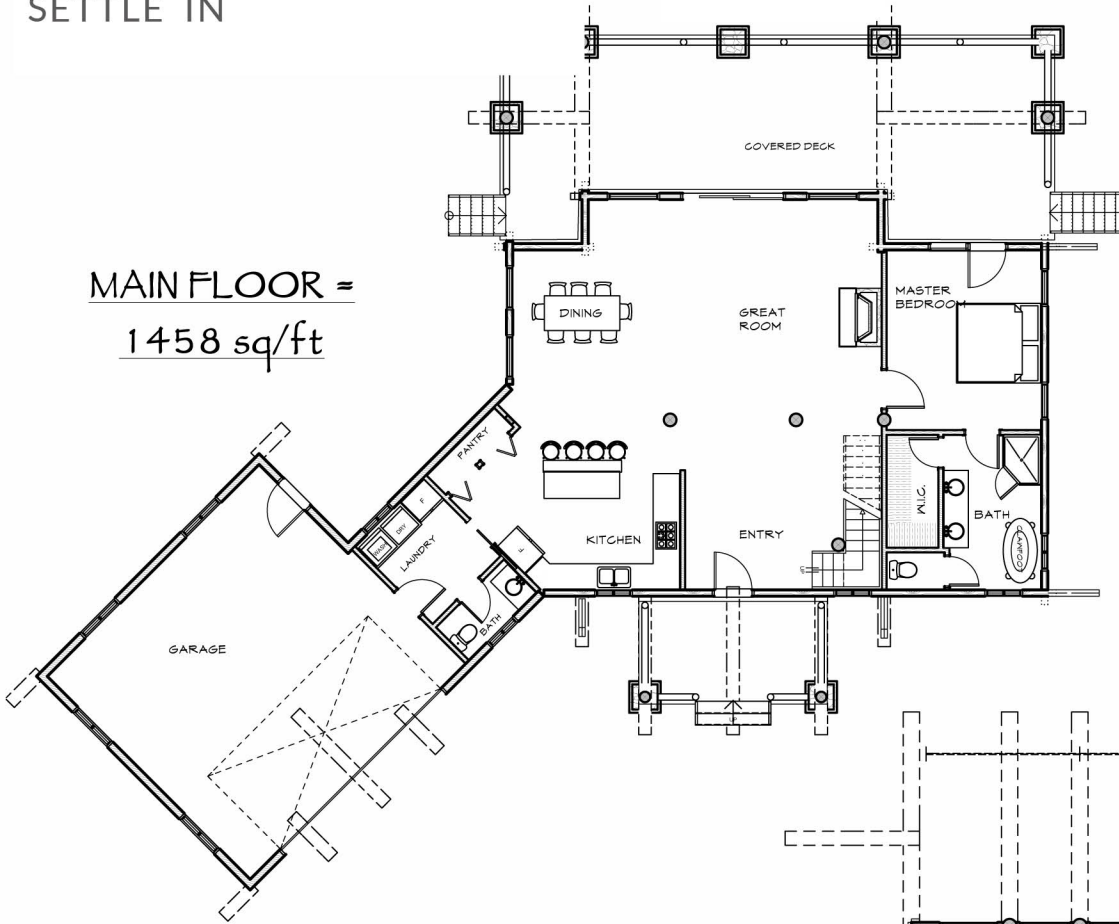

PHILMONT SETTLE IN

Approx. 2164 sq ft
3 Bedrooms
2 1/2 baths

FRONT LEFT VIEW

FRONT VIEW

REAR RIGHT VIEW

PHILMONT SETTLE IN

Approx. 2164 sq ft
3 Bedrooms
2 1/2 baths

MAIN FLOOR =
1458 sq/ft

LOFT AREA =
106 sq/ft