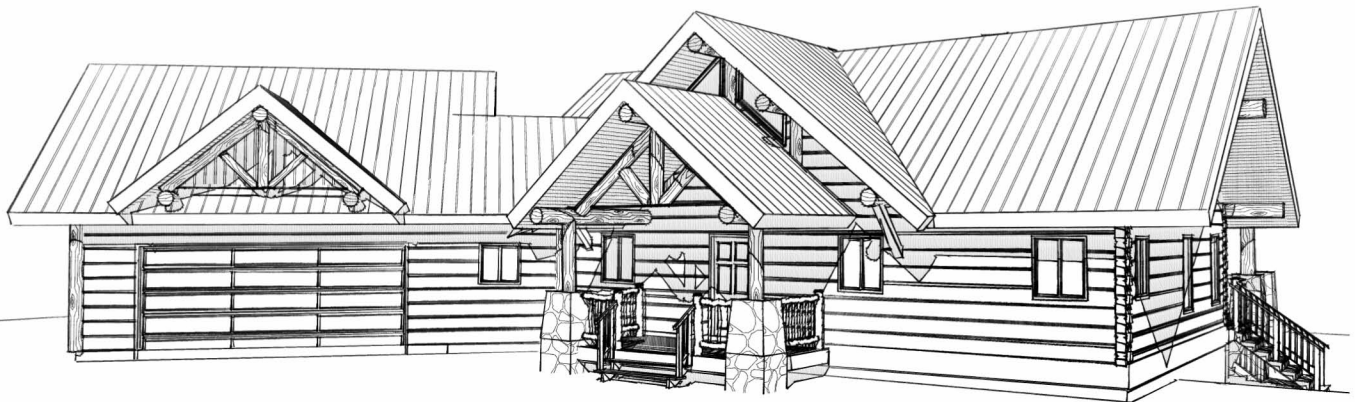

PHILMONT SETTLE IN

Approx. 2164 sq ft
3 Bedrooms
2 1/2 baths

FRONT LEFT VIEW

FRONT VIEW

REAR RIGHT VIEW

PHILMONT SETTLE IN

Approx. 2164 sq ft
3 Bedrooms
2 1/2 baths

MAIN FLOOR =
1458 sq/ft

LOFT AREA =
106 sq/ft