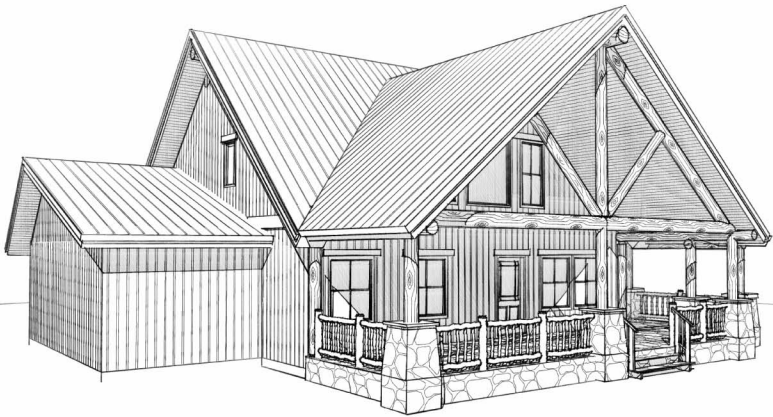

PLEASANT VALLEY SETTLE IN

Approx. 1988 sq ft
3 Bedrooms
2 1/2 baths

FRONT LEFT VIEW

REAR LEFT VIEW

REAR RIGHT VIEW

PLEASANT VALLEY SETTLE IN

Approx. 1988 sq ft
3 Bedrooms
2 1/2 baths

MAIN FLOOR =
1244 sq/ft

LOFT AREA =
744 sq/ft