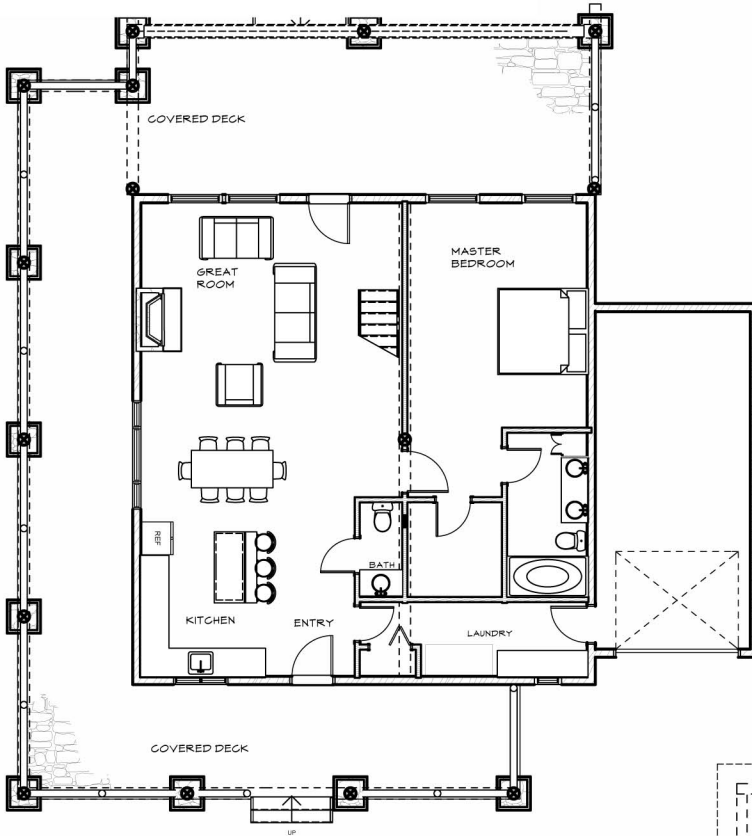

PLEASANT VALLEY SETTLE IN

Approx. 1988 sq ft
3 Bedrooms
2 1/2 baths

FRONT LEFT VIEW

REAR LEFT VIEW

REAR RIGHT VIEW

PLEASANT VALLEY SETTLE IN

Approx. 1988 sq ft
3 Bedrooms
2 1/2 baths

MAIN FLOOR =
1244 sq/ft

LOFT AREA =
744 sq/ft