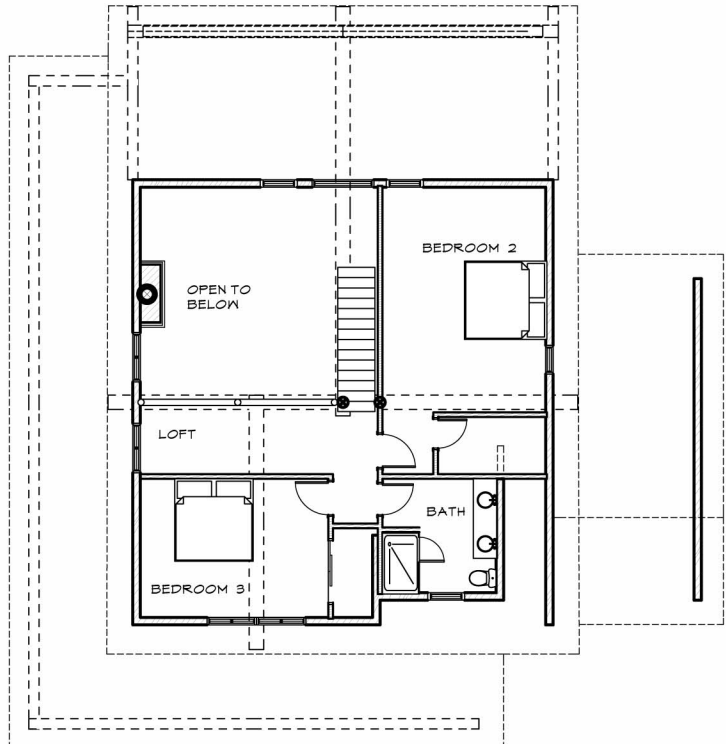

PLEASANT VALLEY SETTLE IN

Approx. 1988 sq ft
3 Bedrooms
2 1/2 baths

FRONT LEFT VIEW

REAR LEFT VIEW

REAR RIGHT VIEW

PLEASANT VALLEY SETTLE IN

Approx. 1988 sq ft
3 Bedrooms
2 1/2 baths

MAIN FLOOR =
1244 sq/ft

LOFT AREA =
744 sq/ft