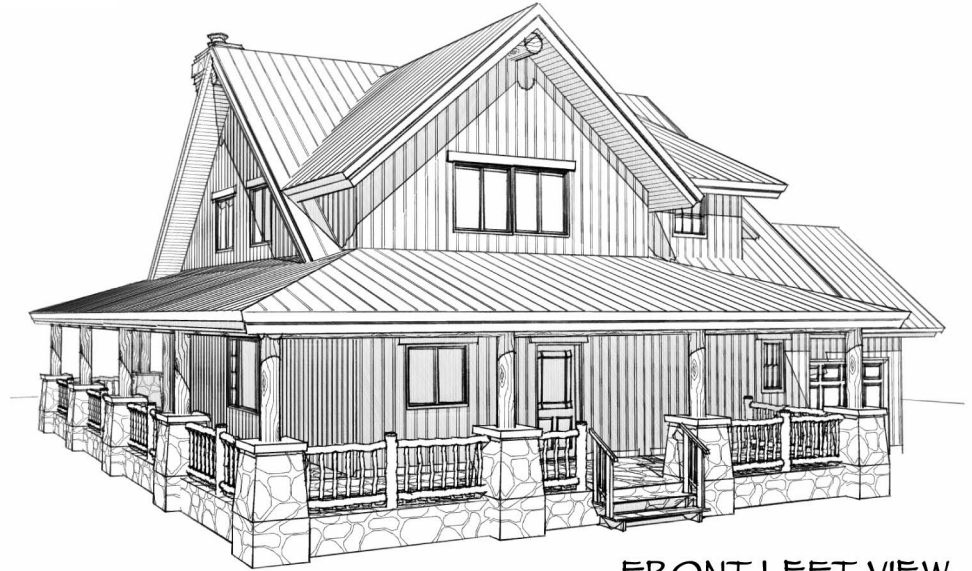

PLEASANT VALLEY SETTLE IN

Approx. 1988 sq ft
3 Bedrooms
2 1/2 baths

FRONT LEFT VIEW

REAR LEFT VIEW

REAR RIGHT VIEW

PLEASANT VALLEY SETTLE IN

Approx. 1988 sq ft
3 Bedrooms
2 1/2 baths

MAIN FLOOR =
1244 sq/ft

LOFT AREA =
744 sq/ft