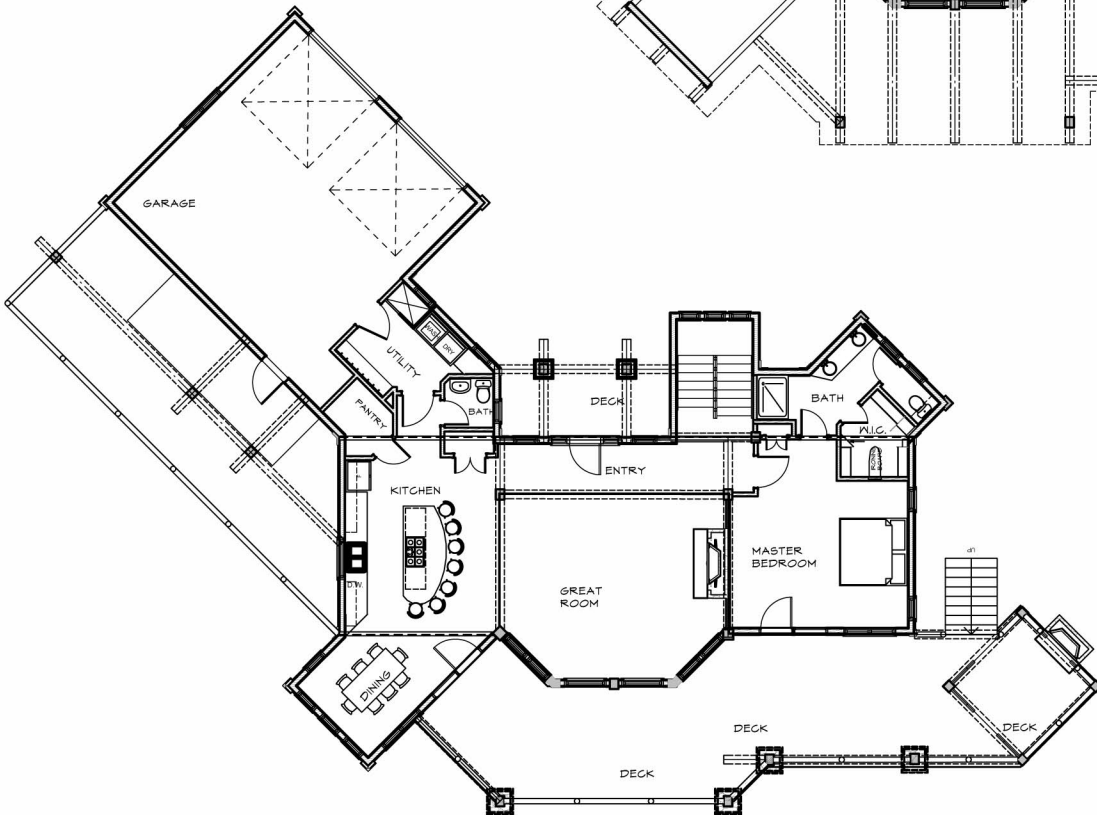

PRAIRIE SONG SETTLE IN

Approx. 2410 sq ft
3 Bedrooms
3 1/2 baths

FRONT LEFT VIEW

FRONT RIGHT VIEW

REAR RIGHT VIEW

PRAIRIE SONG SETTLE IN

Approx. 2410 sq ft
3 Bedrooms
3 1/2 baths

LOFT AREA =
158 sq/ft

MAIN FLOOR =
1112 sq/ft