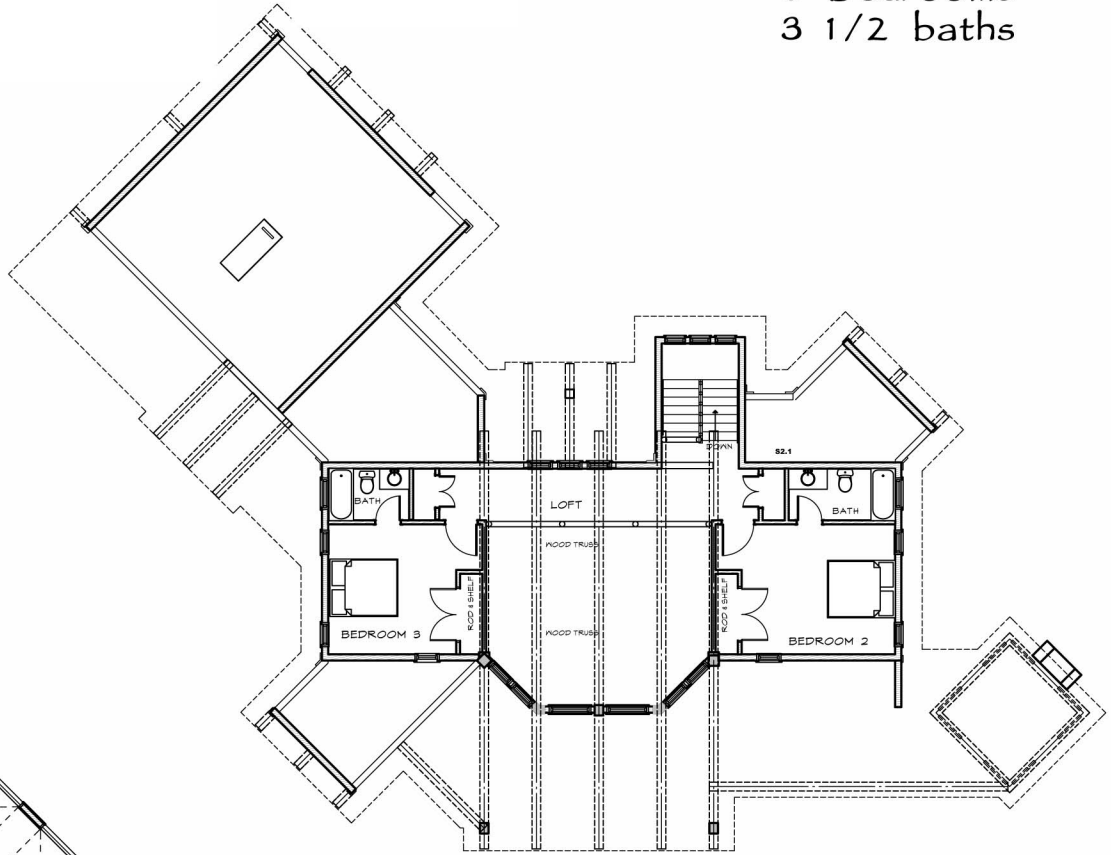

PRAIRIE SONG SETTLE IN

Approx. 2410 sq ft
3 Bedrooms
3 1/2 baths

FRONT LEFT VIEW

FRONT RIGHT VIEW

REAR RIGHT VIEW

PRAIRIE SONG SETTLE IN

Approx. 2410 sq ft
3 Bedrooms
3 1/2 baths

LOFT AREA =
158 sq/ft

MAIN FLOOR =
1112 sq/ft